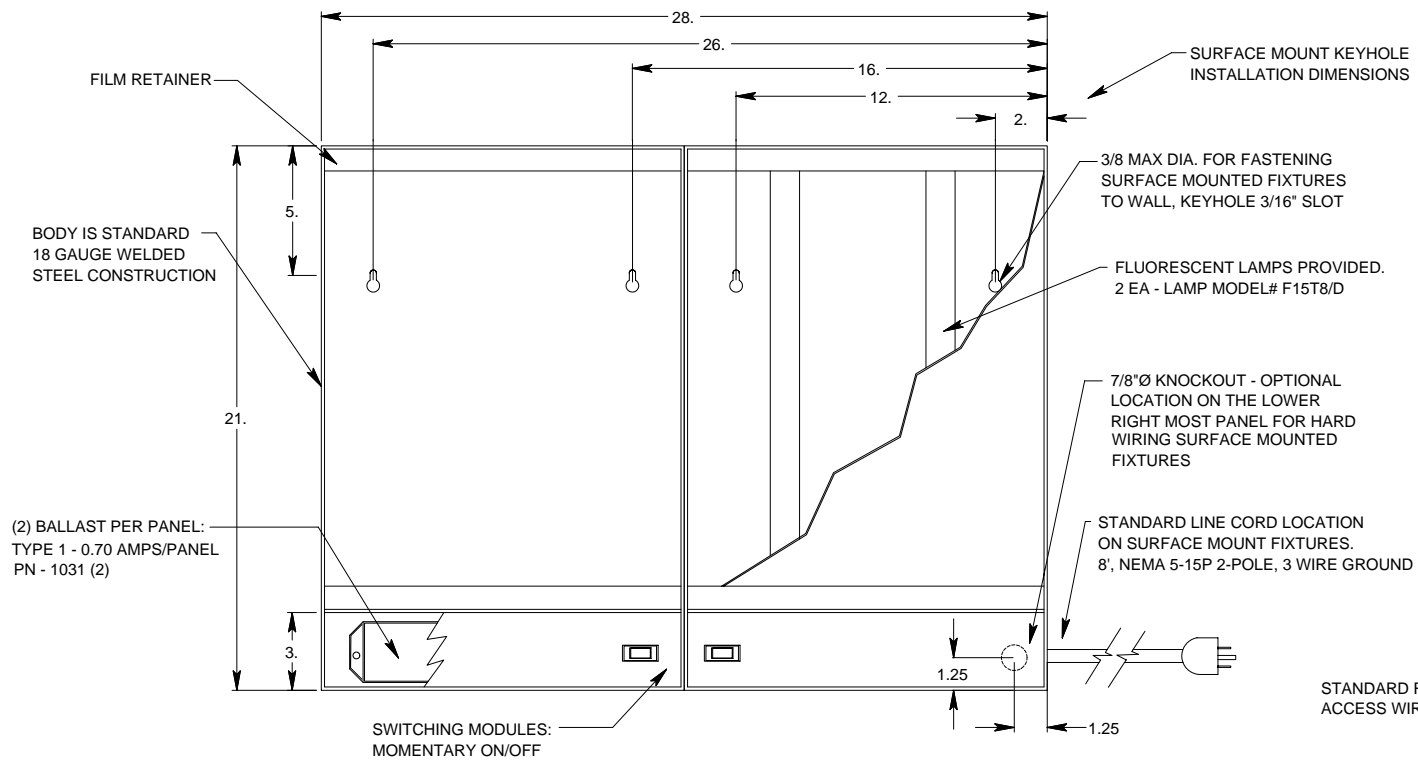

SERIES: THRIFTY

MODEL NUMBER: TLS-02

DESCRIPTION: TWO PANEL, 2 LAMP, SURFACE MOUNT CONFIGURATION

FRONT VIEW

RIGHT VIEW